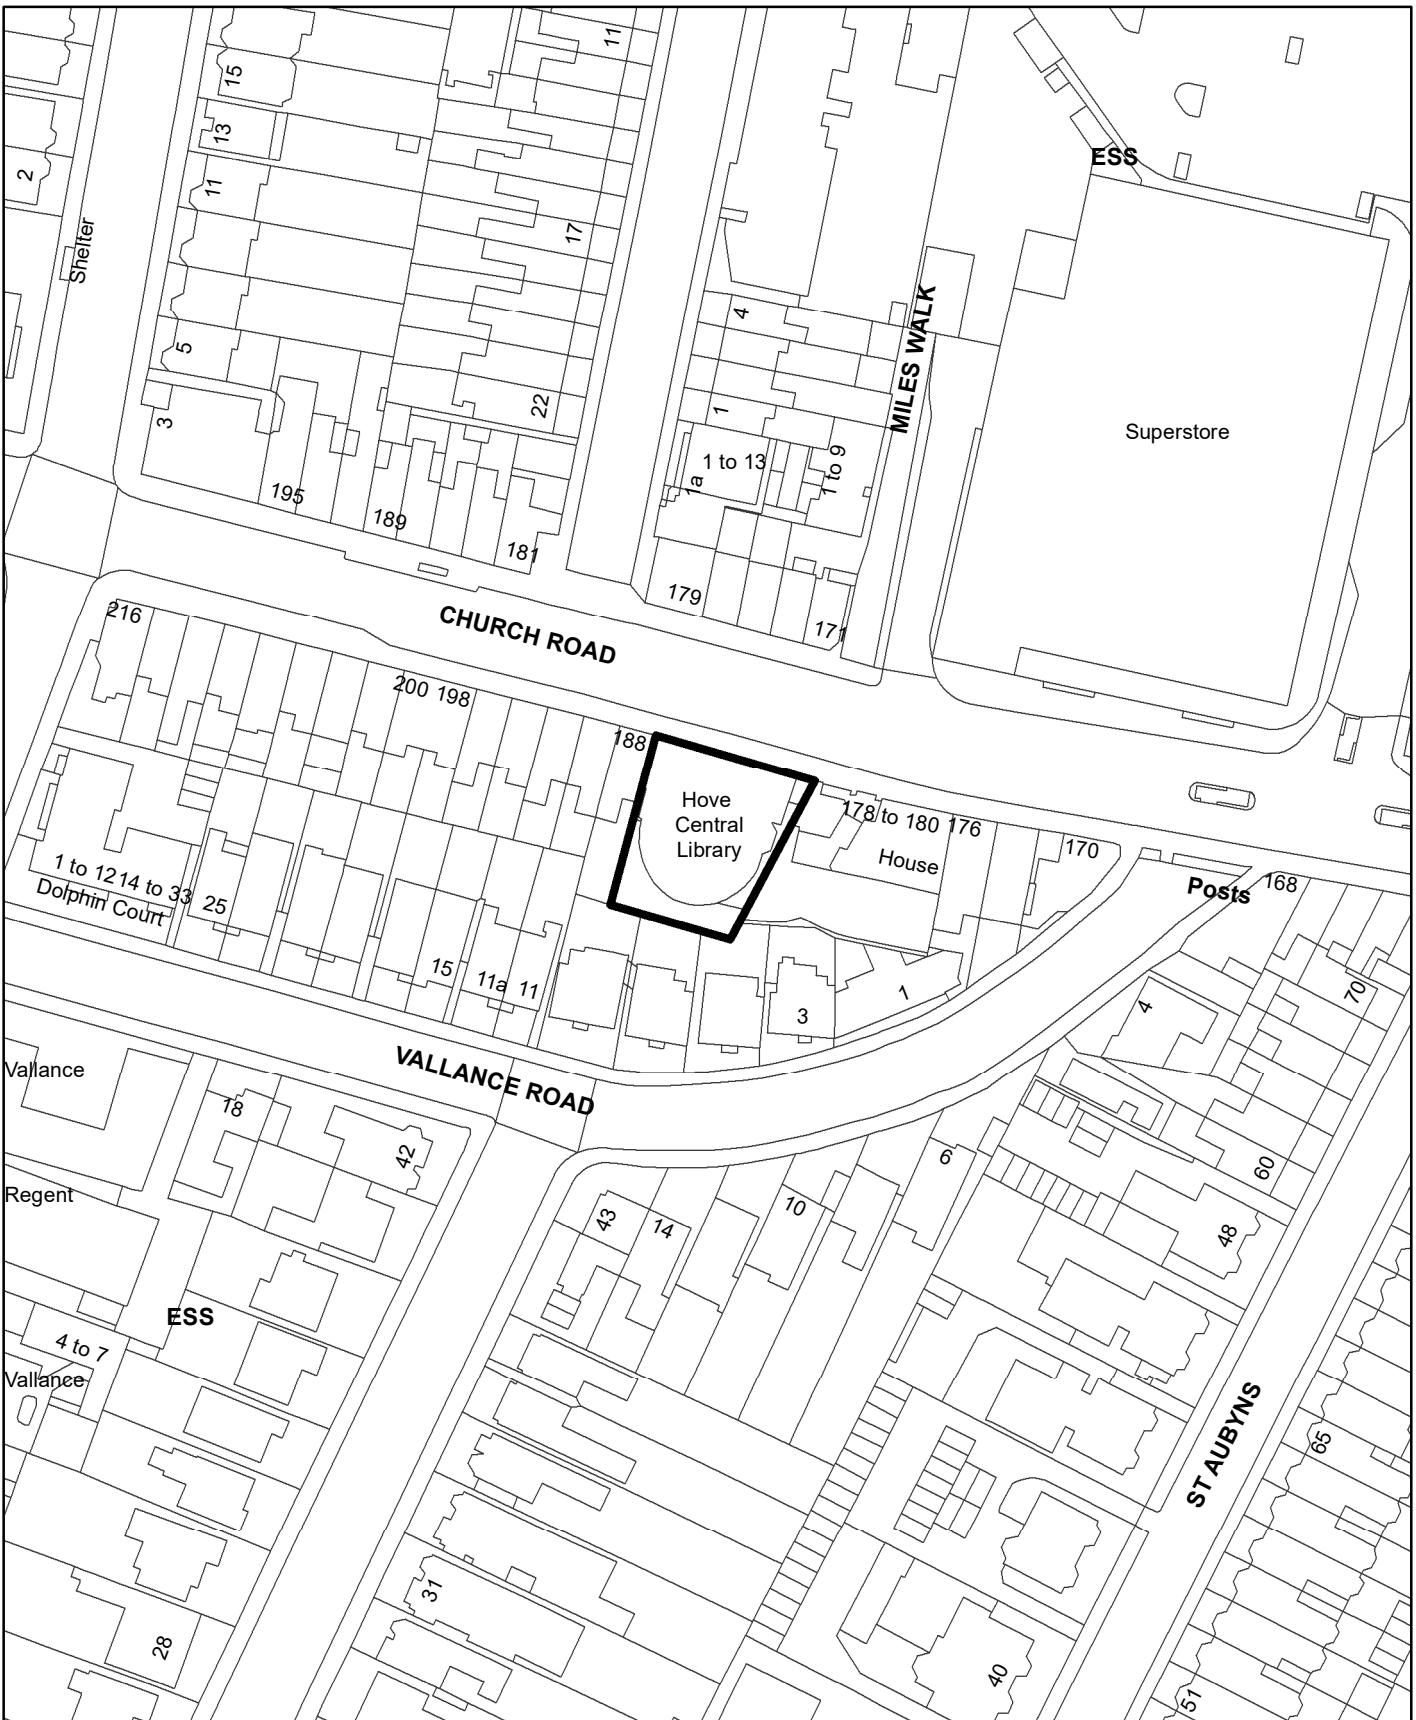

# BH2023 01981 - Hove Central Library, 182-186 Church Road

Scale: 1:1,250